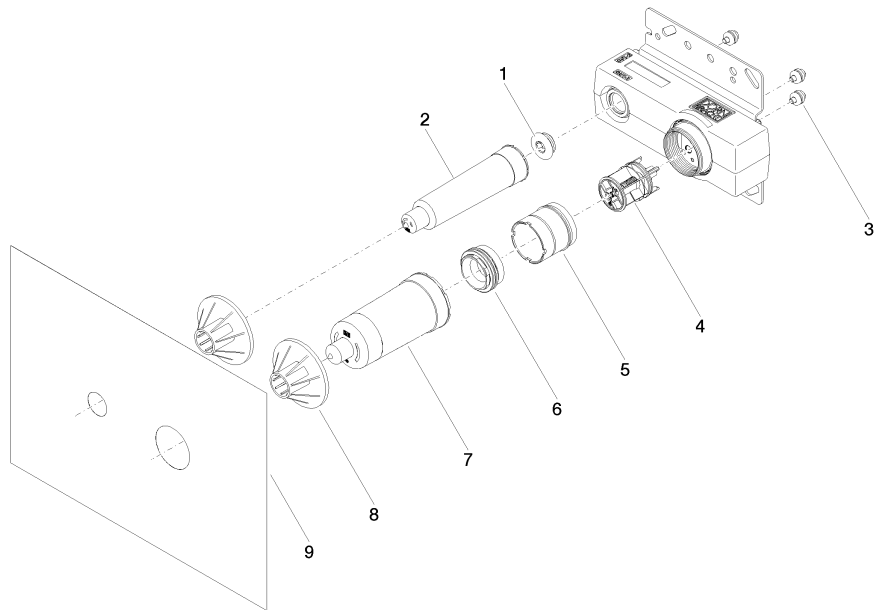

## Concealed wall-mounted single-lever mixer -

---

35 870 970

- red brass, lead-free
- 2x supply connection 1/2" female thread (cold/hot), DN 15
- 1x female thread 1/2" outlet for wall spout
- 1x female thread 1/2" outlet
- 2x dust cover
- anti-water packing
- soundproofing
- gauge 100 mm

## Concealed wall-mounted single-lever mixer -

---

35 870 970

### Certificates

---

IAPMO\_N-4976 (2). IAPMO\_6397 (2). IAPMO\_4976 (8).

**Concealed wall-mounted single-lever mixer -**

35 870 970

**Spare parts list**

No.	Item Number	Name	Quantity used	Delivery time
1	04 31 20 006 00 90	plug	1	2
2	09 21 02 182 90	cap	1	2
3	90 23 01 091 00 90	set	3	2
4	90 31 20 107 00 90	plug	1	2
5	90 17 01 238 00 90	sleeve	1	2
6	90 24 04 349 00 90	threaded connector	1	2
7	09 21 02 182 90	cap	1	2
8	90 23 01 174 00 90	sleeve	2	2
9	04 14 03 074 01 90	gasket kit	1	2